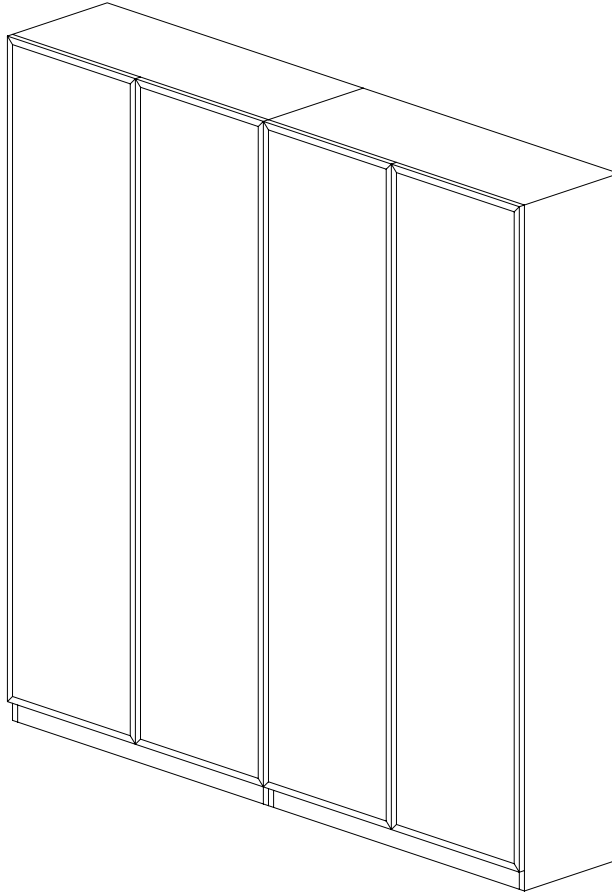

Wardrobe pricing

This is your guide to pricing on FRAME Wardrobe by Note Design Studio. The design is compatible with our own cabinets and IKEA's PAX wardrobe system.