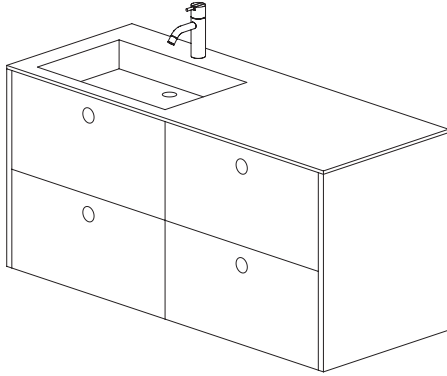

Bathroom pricing

This is your guide to pricing on BASIS Bathroom by Reform. The design is compatible with our own cabinets and IKEA's GODMORGON products.