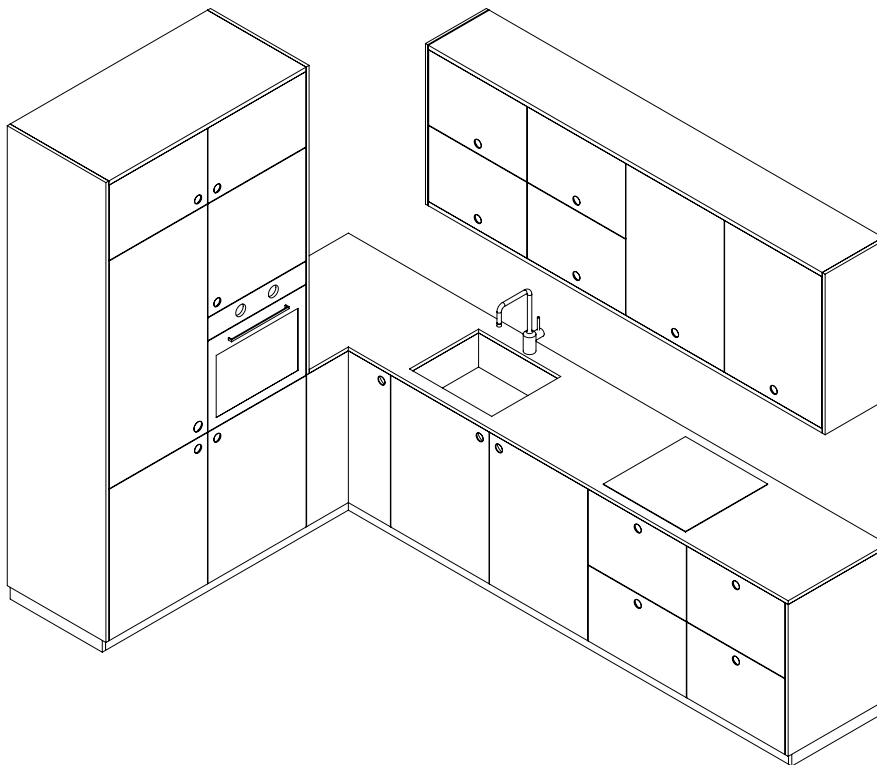

PRICE LIST USD BASIS BY REFORM

Reform

INDEX

3	BASIS KITCHEN
9	BASIS BATHROOM
11	BASIS WARDROBE

Kitchen pricing

This is your guide to pricing on the BASIS kitchen by Reform. The design is compatible with our own cabinets and IKEA's METHOD kitchen. For more information, visit the dedicated BASIS page on reformcph.com

Door	Measurement	Painted	Linoleum / Veneer*
	W12 x H30	152 USD	176 USD
	W12 x H40	172 USD	198 USD
	W13 x H30 (2 pcs.)	284 USD	330 USD
	W15 x H15	130 USD	150 USD
	W15 x H20	142 USD	162 USD
	W15 x H30	168 USD	192 USD
	W15 x H40	192 USD	222 USD
	W15 x H50	218 USD	252 USD
	W15 x H60	244 USD	280 USD
	W15 x H80	298 USD	340 USD
W15 x H90	324 USD	370 USD	
W18 x H15	136 USD	156 USD	
W18 x H20	152 USD	176 USD	
W18 x H30	182 USD	212 USD	
W18 x H40	214 USD	244 USD	
W18 x H50	244 USD	280 USD	
W18 x H60	278 USD	316 USD	
W18 x H80	336 USD	390 USD	
W18 x H90	370 USD	426 USD	
W21 x H20	162 USD	186 USD	
W21 x H30	198 USD	228 USD	
W21 x H40	234 USD	270 USD	
W24 x H20	172 USD	198 USD	
W24 x H30	214 USD	244 USD	
W24 x H40	254 USD	294 USD	
W24 x H50	298 USD	340 USD	
W24 x H60	336 USD	390 USD	
W24 x H80	422 USD	484 USD	
W24 x H90	462 USD	530 USD	