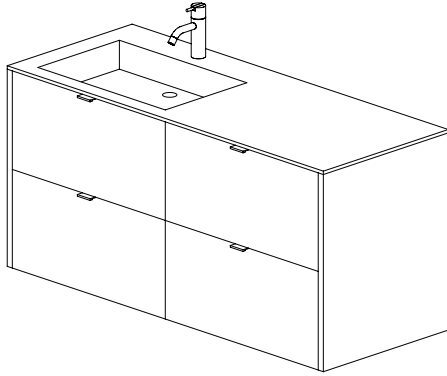

Bathroom pricing

This is your guide to pricing on MATCH Bathroom by Muller Van Severen. The design is compatible with IKEA's GODMORGON products.